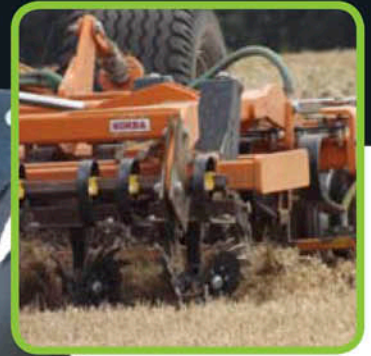

Effectively Moves Trash In All Conditions!

- ✓ Mounts on John Deere, Khun, Monosem, Horsch and Vaderstad planters.
- ✓ Will continue to operate in wet conditions. Tills soil surface to reduce crusting.
- ✓ Can be used in front of Sunco's Nutri Mate II or alone on most planters.
- ✓ Sabre Tooth design gives positive rotation to reduce plugging in heavy trash conditions.
- ✓ Can be easily adjusted to move trash only or both trash and soil without plugging.
- ✓ Works well in ecofallow, no till or minimum till applications.

How To Move Trash Without Plugging When Planting

A New Solution For An Old Problem

Sunco's Trash Discs Solve the Problems of Farming in Trash A concave disc, when placed at an angle, will turn easily and flow material to the side. Concavity, along with Sunco's **unique** tooth design, allows the trash discs to contact material in the seed bed, then flow and release it between the rows. This tooth design also prevents the concave disc from plowing into the soil. Sunco also separates the lead and trail discs. This is very important, because when just moving trash, trash is all that turns the discs. If they are competing for the same stalk, root balls, or residue, they will stop turning and plug. The separation of the two discs allows each disc to move material and not compete with the other disc for the same material.

Sunco Row Cleaners with exclusive disc concavity, unique tooth design, and disc separation, allow planting in the toughest trash conditions without plugging!

✓ Disc concavity allows for positive rotation and trash flows out of the seedbed.

✓ Sunco's exclusive Sabre Tooth Design, teeth point down to release trash as discs rotate up.

✓ Disc separation prevents competition for trash.

✓ Heavy Duty Cast Hubs With 2 Triple Seal Bearings

Specifications